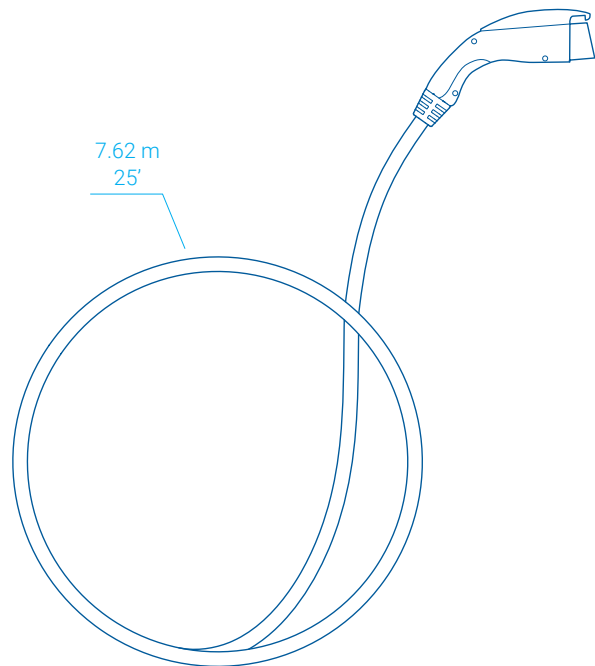

Technical Specifications

G5 Model

Type

Level 2 Charging Station

Casing

100% aluminum
NEMA 4X certified
Designed for outdoor or indoor installation

Finish

Carbon
with high resistance coating

Voltage

208 - 240 V @ 60 Hz

Output Current

30 A. Adjustable from 6 to 30 A via a rotary switch

Charging Power

6.2 - 7.2 kW

Cable

7.62 m / 25'
Commercial grade cable

Charging Connector

SAE J1772™ designed to withstand 10,000+ charging cycles

Certification

Security Features

Integrated GFCI 20 mA,
3 reset attempts at 15-minute intervals

Operating Temperature

-40 °C to 50 °C
-40 °F to 122 °F

Wall Bracket

Included

Installation

Must be installed by a qualified electrician

Weight

11.18 kg / 24.65 lb

Limited Warranty

3 years

Model Number

FH-1-STA-G5-HY5G-FL1

Conformity