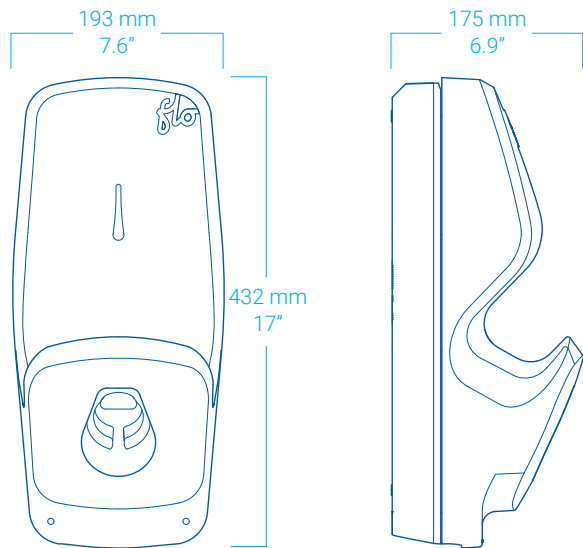

Technical Specifications

G5 Model

Type

Level 2 Charging Station

Casing

100% aluminum
NEMA 4X certified
Designed for outdoor or indoor installation

Finish

Carbon
with high resistance coating

Voltage

208 - 240 V @ 60 Hz

Output Current

30 A. Adjustable from 6 to 30 A via a rotary switch

Charging Power

6.2 - 7.2 kW

Cable

7.62 m / 25'
Commercial grade cable

Charging Connector

SAE J1772™ designed to withstand 10,000+ charging cycles

Certification

Security Features

Integrated GFCI 20 mA,
3 reset attempts at 15-minute intervals

Operating Temperature

-40 °C to 50 °C
-40 °F to 122 °F

Wall Bracket

Included

Installation

Must be installed by a qualified electrician

Weight

11.18 kg / 24.65 lb

Limited Warranty

3 years

Model Number

FH-1-STA-G5-HY5G-FL1

Conformity